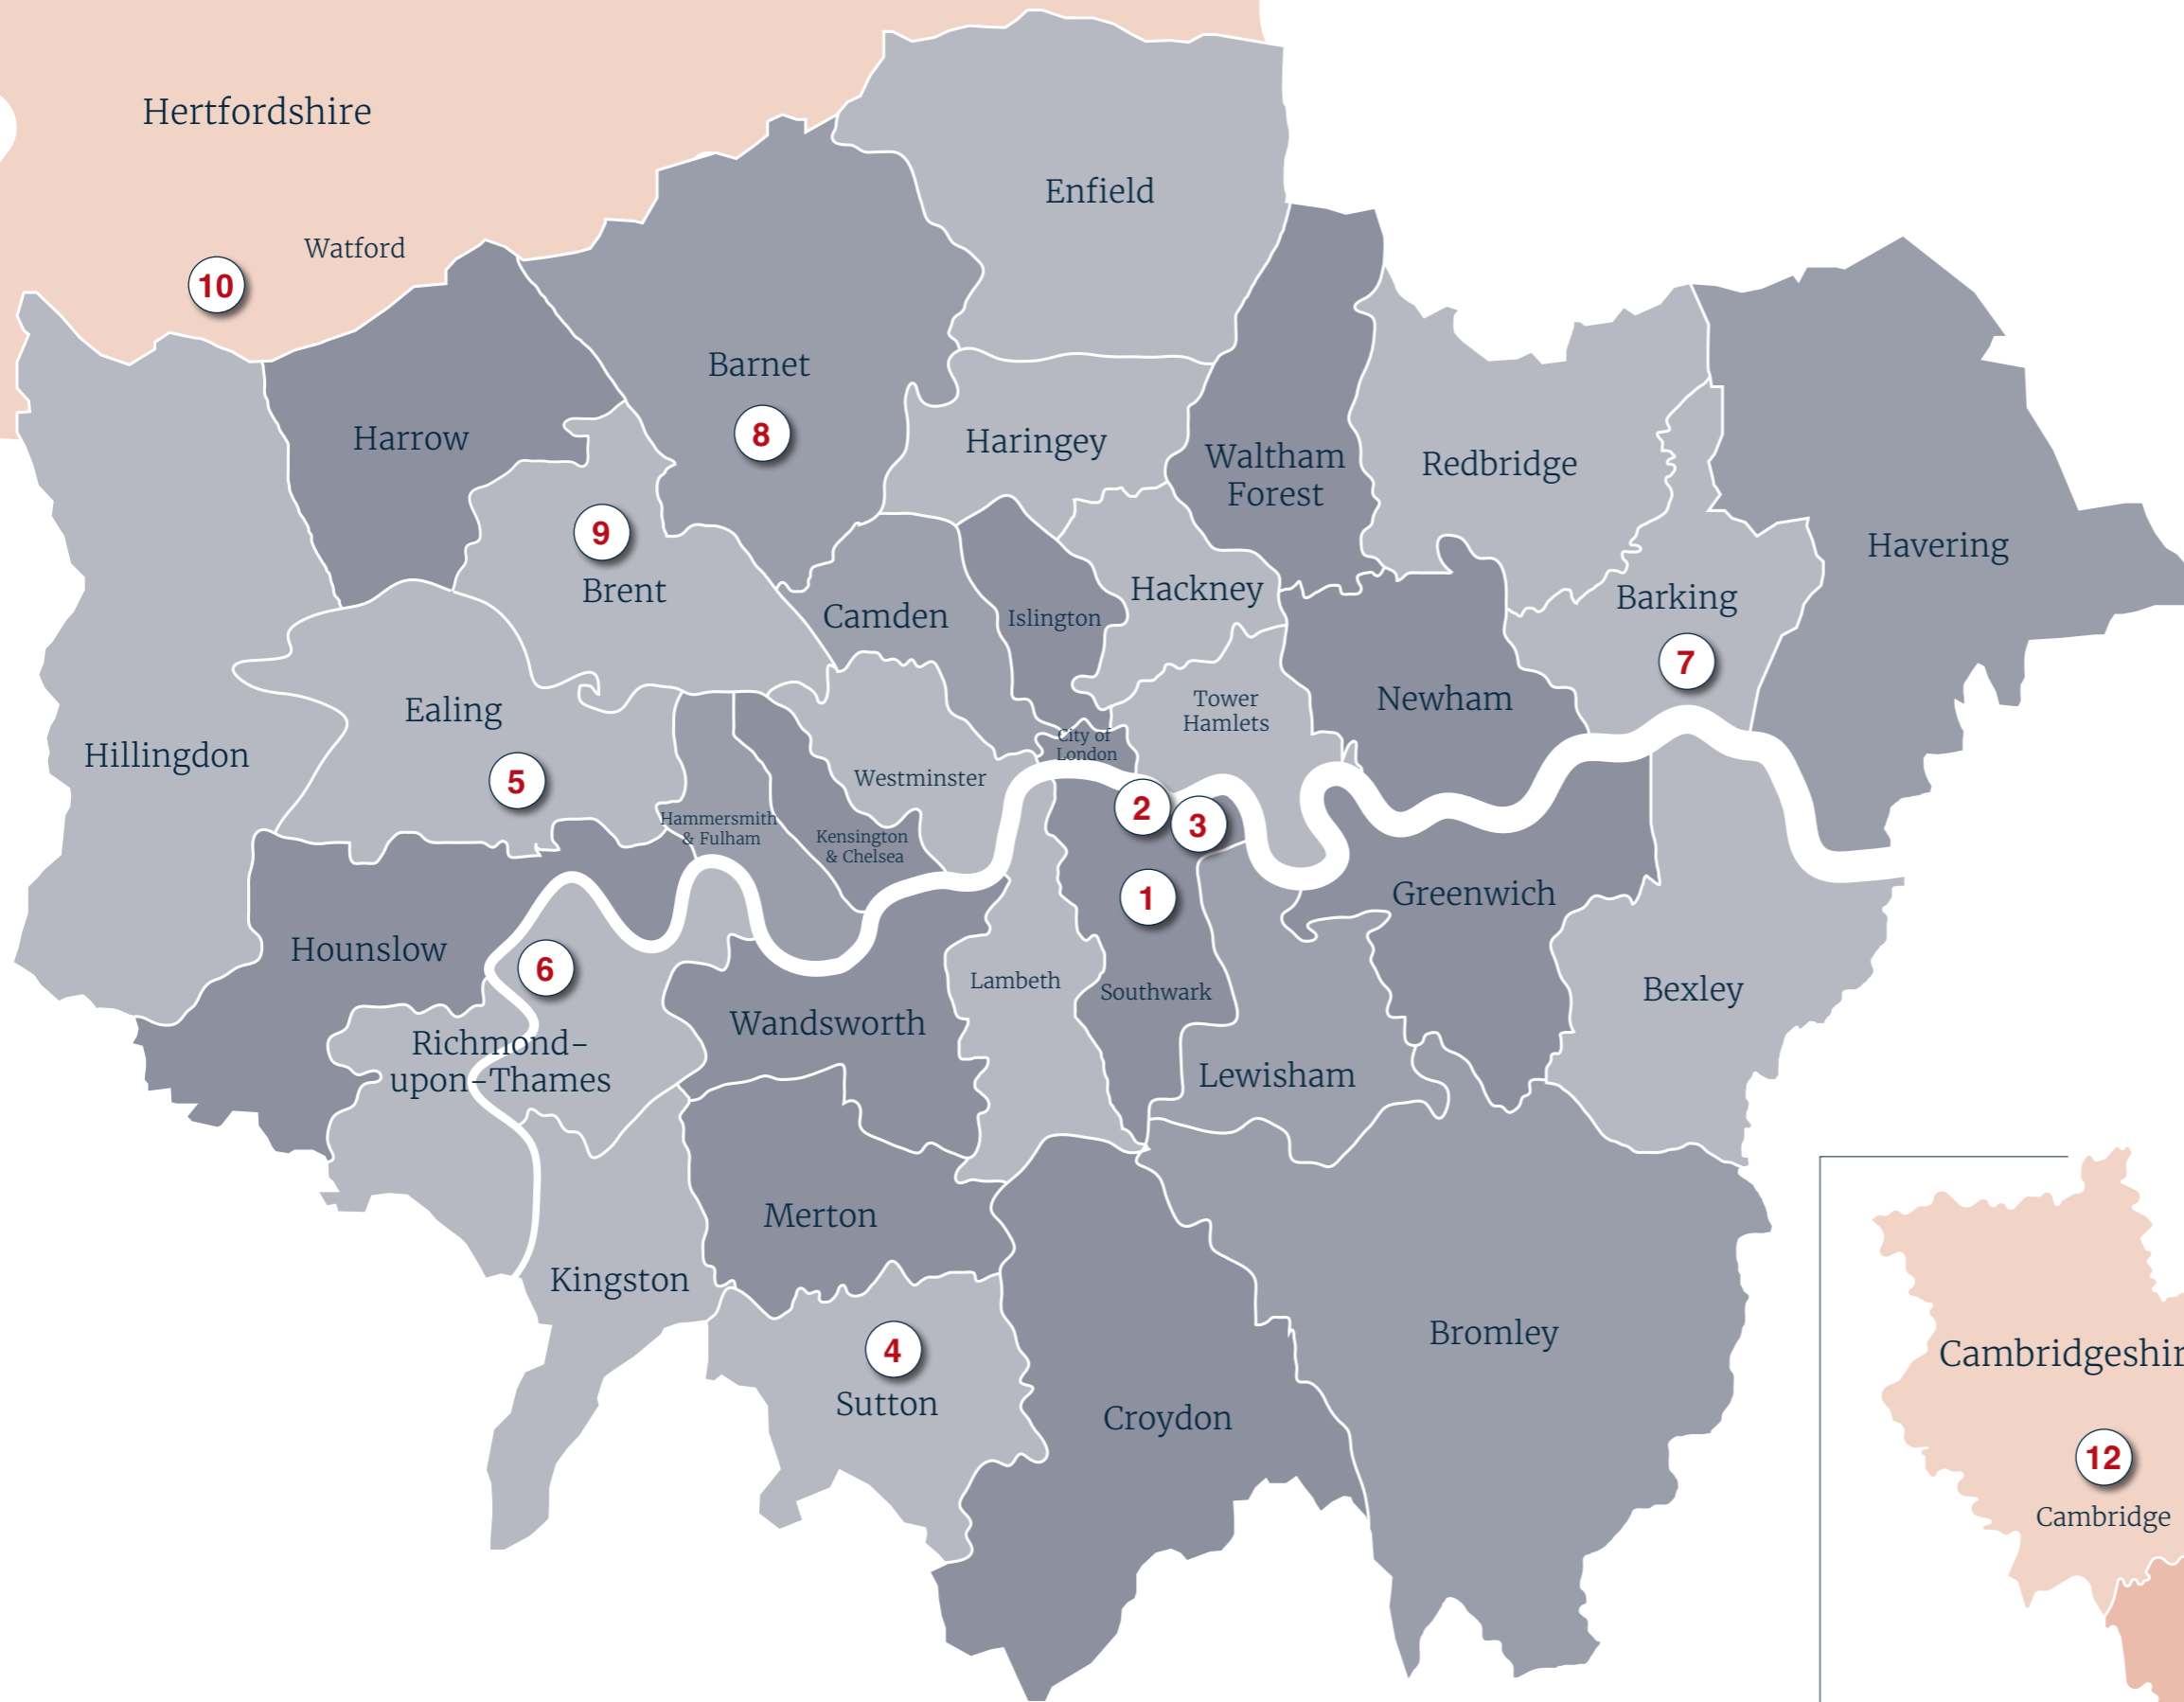

Property Locations

SOUTH LONDON

- 1 The Bridge, Peckham
- 2 Nordic Square, Canada Water
- 3 The Ellington, Canada Water
- 4 Beech Tree Place, Sutton

WEST LONDON

- 5 Buckingham Avenue, Perivale
- 6 Richmond Royal, Richmond

EAST LONDON

- 7 Oysterman Place, Barking

NORTH LONDON

- 8 Colindale Gardens, Colindale
- 9 Arc at First Central, Brent

HERTFORDSHIRE

- 10 Taylor Point, Watford

ESSEX

- 11 Ghyllgrove Place, Basildon